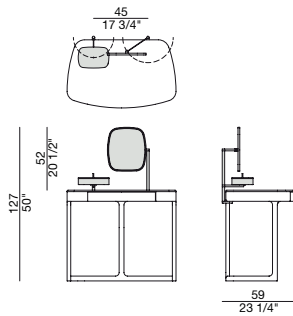

MASKARA ACCESSORIES

Design E. Gallina

COIFFEUSE | COIFFEUSE

2015

Specchio orientabile con struttura in ottone e cassetto in legno. Opzionale per Maskara coiffeuse.

Adjustable mirror with frame in brass and bottom drawers in ash wood. To be combined with Maskara coiffeuse.

Ermöglicht Spiegel mit Gestell aus Messing und Schublade aus Holz. Mit der Möglichkeit mit Maskara Toilette-Konsole zu kombinieren.

Miroir orientable avec structure en cuivre et tiroir en bois. Possibilité de le combiner avec coiffeuse Maskara.

Espejo orientable con estructura en latón y cajón de madera. Opcional para el tocador Maskara.