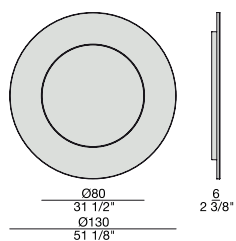

FOUR SEASON GLASS

Design Opera Design

SPECCHIO | MIRROR

2007

FOUR SEASON GLASS

Design Opera Design

SPECCHIO | MIRROR

2007

Specchio tondo da parete.

Round wall mirror.

Runder Wand Spiegel.

Mirror rond au mur.

Espejo redondo de pared.

FOUR SEASON GLASS

Design Opera Design

SPECCHIO | MIRROR