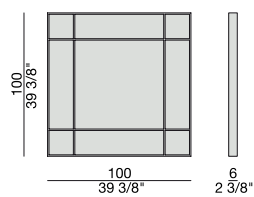

FOUR SEASON 100X100

Design Opera Design

SPECCHIO | MIRROR

2007

Specchio da parete con decorazione in massello di frassino.

Wall mirror with internal decoration in solid ash.

Wandspiegel mit Dekoration aus massiver Esche.

Miroir au mur avec décoration en frêne massif.

Espejo de pared con decoración interna en fresno macizo.