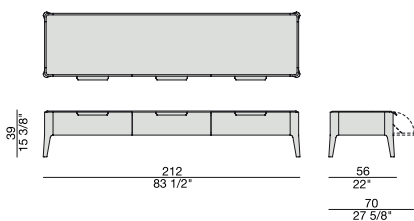

Mobile porta TV in massello di noce canaletta e piano in marmo o in cristallo acidato retroverniciato con due cassetti e contenitore centrale con anta a ribalta.

TV stand with two lateral drawers and central container with turn and tilt window. Frame in solid canaletta walnut and top in marble or frosted back laquered glass.

TV-Bank aus massivem Nussbaum Canaletta und Marmor- oder satinierte hinterlackierte Glasplatte. Zwei Schubladen und Zentralablage mit klappbarer Tür.

Porte TV en noyer canaletta massif et plateau en marbre ou en verre dépoli rétro verni. Deux tiroirs et meuble central avec porte abattante.

Banco porta TV en nogal canaletta macizo y tapa en mármol o en cristal al ácido retrobarnizado con dos cajones y contenedor central con puerta abatible.